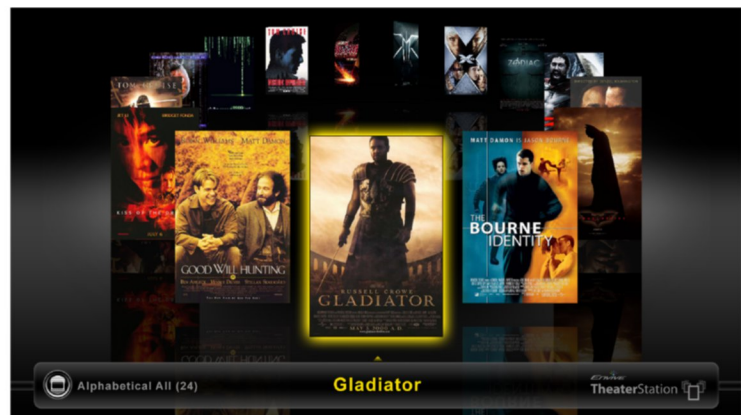

TheaterStation® Rack Mount Client (TSCR) - REAR PANEL CONNECTIVITY