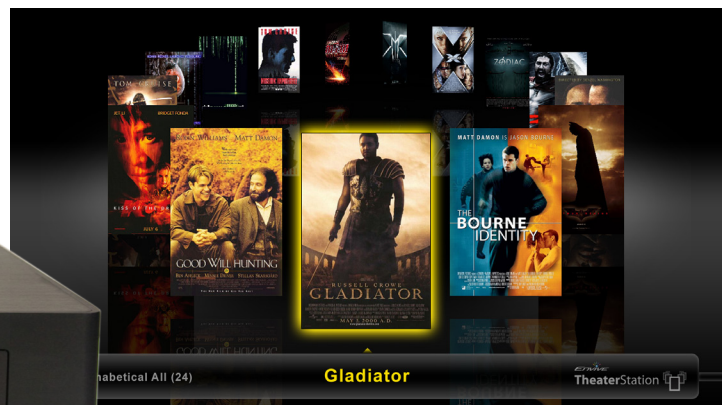

are you ready for a revolution?

GREAT CONNECTIVITY. QUICK INSTALLATION. INTUITIVE OPERATION. ONLINE UPGRADABILITY.

A revolutionary way to experience media, period.

The Envive TheaterStation® is a dedicated Digital Media Management System that provides the ability to store, browse, sort, and instantly access a media collection* with the simplicity of a single remote control. With an Easy-to-Use interface, industry leading value, reliability and simple online upgradeability, TheaterStation is the only Media Management System you'll ever need to make the most of your home theater experience.

FEATURES

- Store up to *600 feature length films or 10,400 audio albums (*Approximately 1,200 hours of DVD quality video)
- Play and archive DVD & CD based content simultaneously
- Store and sort metadata alphabetically by genre, year and more with included remote
- Unique Spin™ user interface provides premium user experience and one-click media play
- Quick and simple installation, provides an enjoyable media experience within minutes
- Optional Backup with TheaterStation Backup Storage
- Get new features and updates online via the TheaterStation Online Service
- Full featured Parental Controls with PassKey Access
- High Definition user interface displays your titles at 1080p over HDMI
- Wireless option for retrofit installations
- Aesthetically designed for home theater placement or rack mountable installation
- Supports up to 5 rooms of playback with TSClient