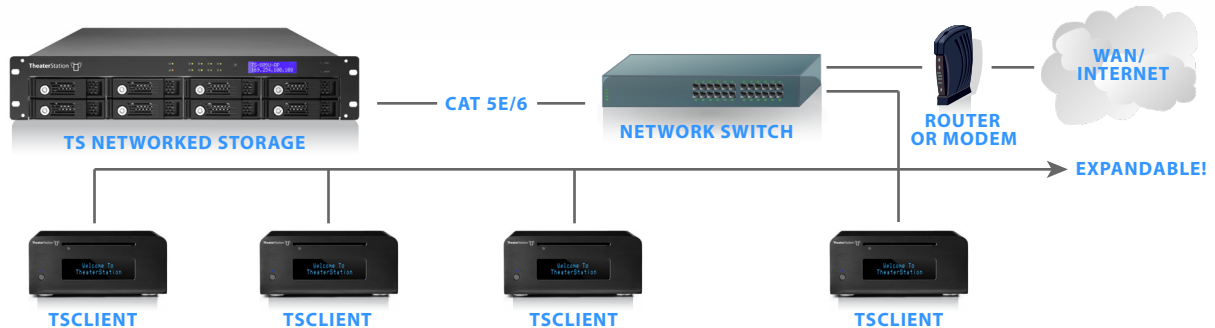

TheaterStation Digital Media Management System with Networked RAID Storage

MODELS AND SPECIFICATIONS

MODEL	TS4T-4TB	TS4R-4TB	TS4R-6TB	TS8R-4TB	TS8R-6TB	TS8R-10TB	TS8R-14TB
VIDEO CONTENT (HOURS)	1000+	1000+	1500+	1000+	1500+	2500+	3500+
AUDIO CONTENT	624,000 Hours / 10,400 Albums	624,000 Hours or 10,400 Albums	936,000 Hours or 15,600 Albums	624,000 Hours or 10,400 Albums	936,000 Hours or 15,600 Albums	1,560,000 Hours or 26,000 Albums	2,184,000 Hours or 36,400 Albums
DESCRIPTION	4-Bay Tower with 4TB (4x1.5TB)	4-Bay Rack with 4TB (3x2TB)	4-Bay Rack with 6TB (4x2TB)	8-Bay Rack with 4TB (3x2TB)	8-Bay Rack with 6TB (4x2TB)	8-Bay Rack with 10TB (6x2TB)	8-Bay Rack with 14TB (8x2TB)
DIMENSIONS (H X W X D)	6.97"x7.09"x 9.25"	1.73"x16.97"x 19.65"	1.73"x16.97"x 19.65"	3.5"x19"x 20.93"	3.5"x19"x 20.93"	3.5"x19"x 20.93"	3.5"x19"x 20.93"
WEIGHT	8.55lbs	17.26lbs	17.76lbs	27.29lbs	27.79lbs	28.29lbs	28.79lbs
FRONT PANEL	Enter button Select button Power button One touch copy button LED Indicators: Status, LAN, USB, eSTAT USB 2.0	Power button One touch copy button LED Indicators: USB, Status, HDD1, HDD2, HDD3, HDD4 & LAN USB 2.0	Power button One touch copy button LED Indicators: USB, Status, HDD1, HDD2, HDD3, HDD4 & LAN USB 2.0	Power button Select button LED Indicators: USB, Status, HDD1, HDD2, HDD3, HDD4, HDD5, HDD6, HDD7, HDD8	Power button Select button LED Indicators: USB, Status, HDD1, HDD2, HDD3, HDD4, HDD5, HDD6, HDD7, HDD8	Power button Select button LED Indicators: USB, Status, HDD1, HDD2, HDD3, HDD4, HDD5, HDD6, HDD7, HDD8	Power button Select button LED Indicators: USB, Status, HDD1, HDD2, HDD3, HDD4, HDD5, HDD6, HDD7, HDD8
REAR PANEL	Power Connector eSATAx2 Giga LANx2 USB 2.0x4 Password & Network Settlings Reset Button VGA (Reserved) K-Lock Security Slot	Power Connector Giga LANx2 USB 2.0 x2 Password & Network Settlings Reset Button VGA (Reserved) Power Indicator Mute power alarm button	Power Connector Giga LANx2 USB 2.0 x2 Password & Network Settlings Reset Button VGA (Reserved) Power Indicator Mute power alarm button	Redundant Power Supplyx2 Giga LANx2 USB 2.0 x4 Password & Network Settlings Reset Button RS-232	Redundant Power Supplyx2 Giga LANx2 USB 2.0 x4 Password & Network Settlings Reset Button RS-232	Redundant Power Supplyx2 Giga LANx2 USB 2.0 x4 Password & Network Settlings Reset Button RS-232	Redundant Power Supplyx2 Giga LANx2 USB 2.0 x4 Password & Network Settlings Reset Button RS-232